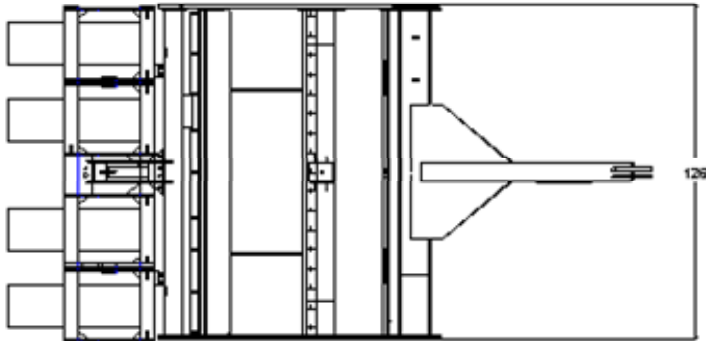

## 18GECS EJECTION SCRAPER

The 18 GECS Series scraper is designed to meet the requirements of any job, anywhere. The GECS scraper has a scissor ejection system that completely and evenly ejects all types of soils and is built to withstand all types of conditions and with an operating width of 10' 6" this scraper is easily transported

# Industrial Manufacturing Corporation

Scrapers that make the Earth move!

WWW.IMSCRAPERS.COM

**18 GECS has a 10' cutting width**

**18 yd<sup>3</sup> capacity**

**10'6" operating width for easy transportation**

**Smooth cut or aggressive center**

The GECS Series Scraper has heavy duty gate assembly operated by a 6" bore hydraulic cylinder. The gate is constructed of high strength steel for long life.

The GECS series ejector scraper has a scissor ejection made of high strength steel that works smoothly forcing out any type of soils