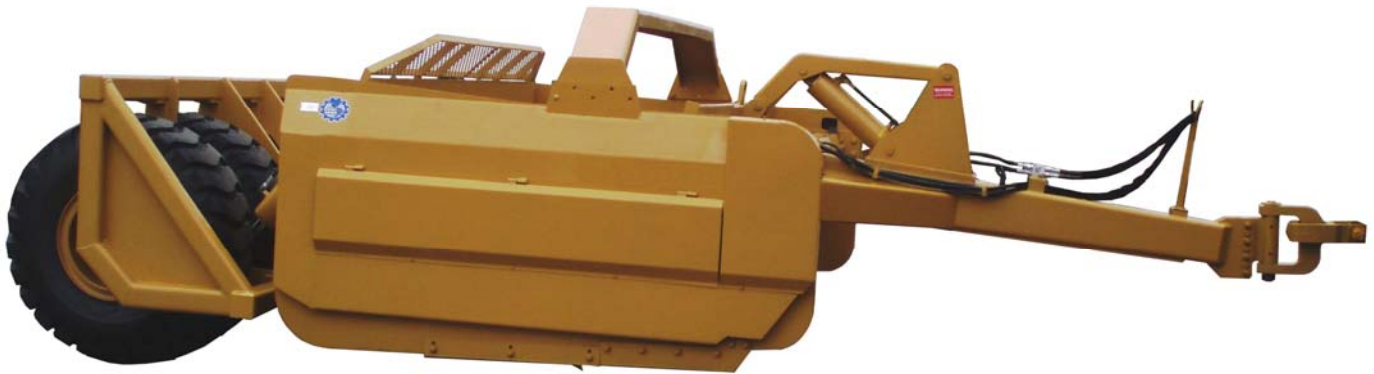

## 18GECS EJECTION SCRAPER

The 18 GECS Series scraper is designed to meet the requirements of any job, anywhere. The GECS scraper has a scissor ejection system that completely and evenly ejects all types of soils and is built to withstand all types of conditions and with an operating width of 10' 6" this scraper is easily transported

# Industrial Manufacturing Corporation

Scrapers that make the Earth move!

WWW.IMSCRAPERS.COM

**18 GECS has a 10' cutting width**

**18 yd<sup>3</sup> capacity**

**10'6" operating width for easy transportation**

**Smooth cut or aggressive center**

The GECS Series Scraper has heavy duty gate assembly operated by a 6" bore hydraulic cylinder. The gate is constructed of high strength steel for long life.

The GECS series ejector scraper has a scissor ejection made of high strength steel that works smoothly forcing out any type of soils

The rigid tandem carriage has four independently mounted grader tread tires for excellent flotation and the hubs are heavy duty for long life.