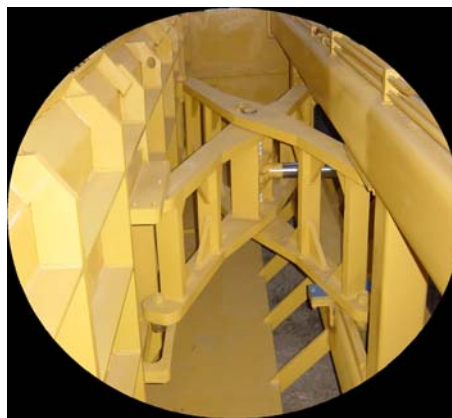

## 18GECS EJECTION SCRAPER

The 18 GECS Series scraper is designed to meet the requirements of any job, anywhere. The GECS scraper has a scissor ejection system that completely and evenly ejects all types of soils and is built to withstand all types of conditions and with an operating width of 10' 6" this scraper is easily transported

# Industrial Manufacturing Corporation

Scrapers that make the Earth move!

WWW.IMSCRAPERS.COM

**18 GECS has a 10' cutting width**

**18 yd<sup>3</sup> capacity**

**10'6" operating width for easy transportation**

**Smooth cut or aggressive center**

The GECS Series Scraper has heavy duty gate assembly operated by a 6" bore hydraulic cylinder. The gate is constructed of high strength steel for long life.

The GECS series ejector scraper has a scissor ejection made of high strength steel that works smoothly forcing out any type of soils

The rigid tandem carriage has four independently mounted grader tread tires for excellent flotation and the hubs are heavy duty for long life.